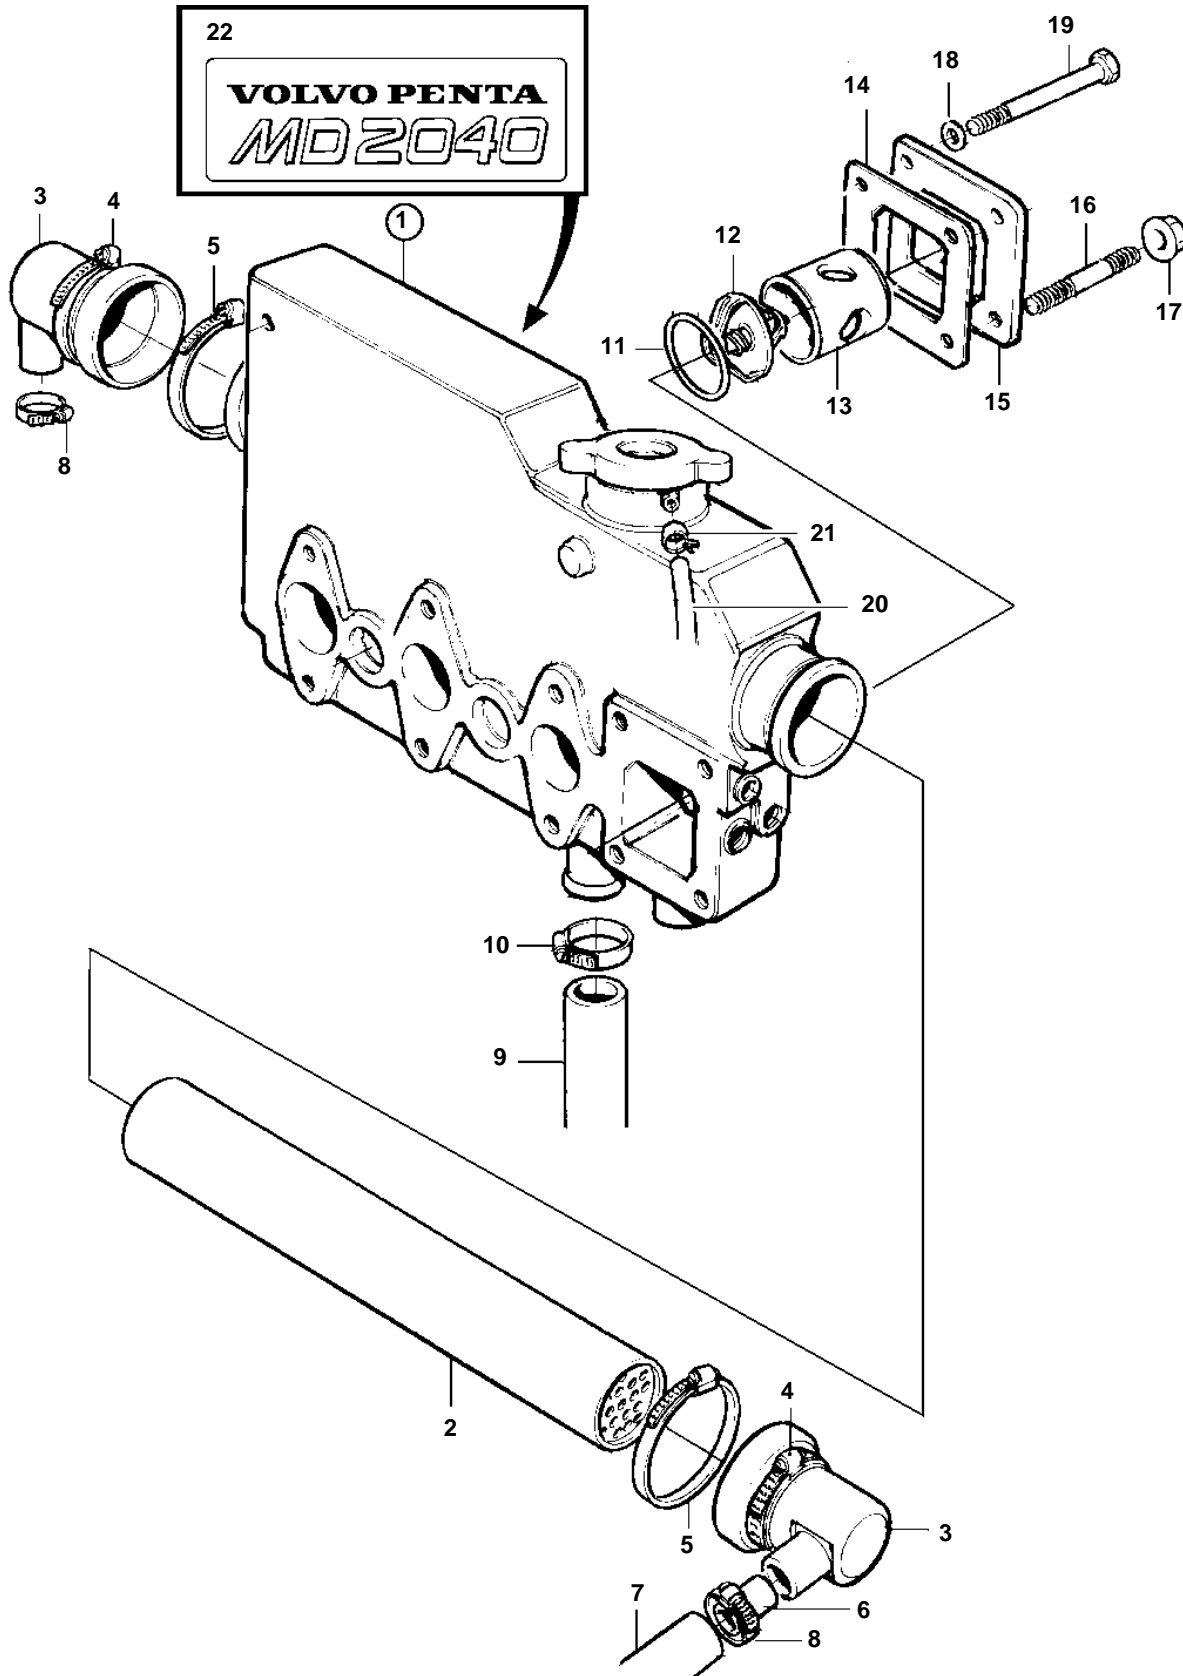

MD2040B

MD2040B

REF	PART NO.	QTY	DESCRIPTION	SEE SEC.	NOTES
1	3580511	1	Heat exchanger housi		Repl by heat exchanger housing no 861769, cover No 3580517.
				2393	
2	3580521	1	Heat exchanger eleme		
3	3580522	2	Cover		
4	872531	2	Hose clamp		(3580327)
5	853012	2	Hose clamp		(3580523)
6	3580328	1	Tube		
7	3580526	1	Hose		Sea water pump-heat exchanger.
8	961667	2	Hose clamp		(861929)
9	3580527	1	Hose		Circulation pump-heat exchanger.
10	961670	1	Hose clamp		(3580524)
11	3580514	1	Sealing ring		
12	3580365	1	Thermostat		
13	3580515	1	Spacer sleeve		
14	3580516	1	Gasket		
15	3580517	1	Cover		
16	3580520	2	Stud		
17	945407	2	Flange nut		(861915)
18	861913	2	Spring washer		
19	3580518	2	Screw		
20	3580529	1	Hose		
21	961662	1	Clamp		(3580530)
22		1	Decal		